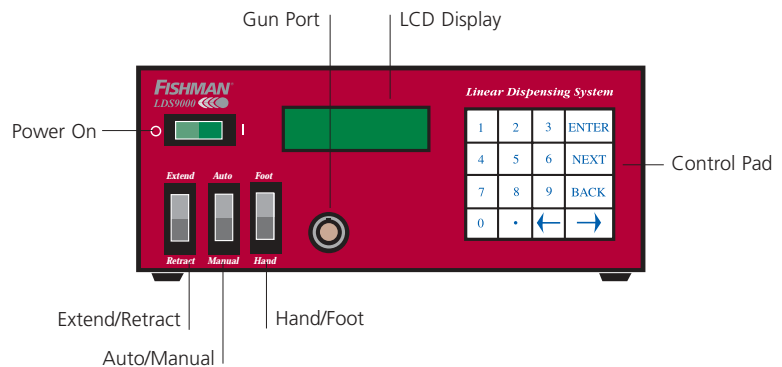

AirFree™ Dispensing Systems

LDS9000™ CA MDAV Linear Drive System

- No Air—Electromechanical linear drive system
- Two year fault free warranty
- PosiLok™ connector
- 10 memory locations
- For use with 3 or 10cc syringes
- Specially treated all-plastic air free components

Syringe Size	3cc	10cc
Min. Vol. (cc)	.00045	.00131
Max. Vol. (cc)	3.0	10.0
Min. Rate (cc/sec)	.011	.033
Max. Rate (cc/sec)	.267	.783
Max. Pullback (steps)	500	500
Max. Delay (sec)	9.99	9.99

Specifications

Input Voltage: 100 to 240 VAC

Control Unit Size: 5.3" x 8.75" x 7.25";
8.9 x 22.3 x 18.4 cm

Dispensing Gun Length: 8.5"; 21.6 cm

Models

MDAV 3 or 5' gun cord all fluids

MDAV 3 or 5' gun cord extra-thick pastes

*Available with Starter Kits

The new LDS9000 AirFree™ CA system removes unreliable and moisture filled air from the dispensing process by replacing air pressure with a precision stepper motor and lead screw; more commonly known as the Linear Drive System (LDS).

As with traditional dispensers, the CA is completely contained in the polypropylene barrel reservoir. The AirFree™ barrel reservoirs are specially treated with a non-contaminating release agent that inhibits bonding between the cyanoacrylate and polypropylene.

The Fishman LDS9000 CA Linear Drive Dispensing System runs on 115 or 220 VAC and is easy to program assuring tens of millions of highly repeatable deposits. For Application Assistance, call 800-433-2115.