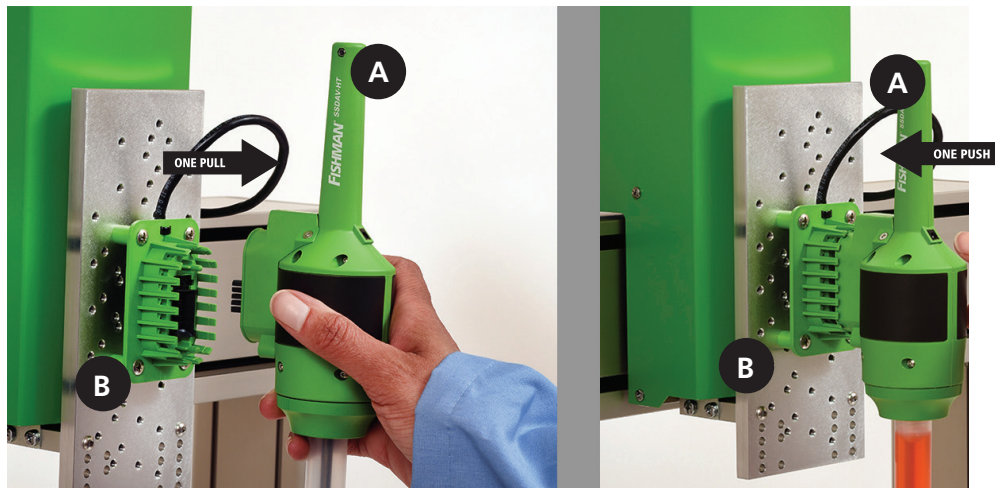

SmartDispenser® Push-To-Connect™ Gun Mount

Reduces Empty Syringe Change Over to Seconds

The SmartDispenser® Push-To-Connect™ Fluid Dispense Gun consists of an A half, attached directly to the LDS Dispense Gun, and a B half, attached directly to the automation system.

The dispensing gun electronic cable, traditionally connected directly to the LDS Dispense Gun, is removed from the LDS Dispense Gun and attached to the B half allowing permanent attachment of the electronic cable to the automation system.

The 30 foot (9.14 meters) cable can be combined with any wire harness running between the automation system work stations and the common electronic cabinet housing the automation control devices where the connection with the SmartDispenser® Integration Control Center is completed.

A durable Molex plug connects the Push-To-Connect™ Dispense Gun to the automation system. The one push/one pull action reduces syringe change over to seconds. Pre-load your dispense guns offline with the SmartDispenser® Filling Station and the SmartDispenser® Priming System.